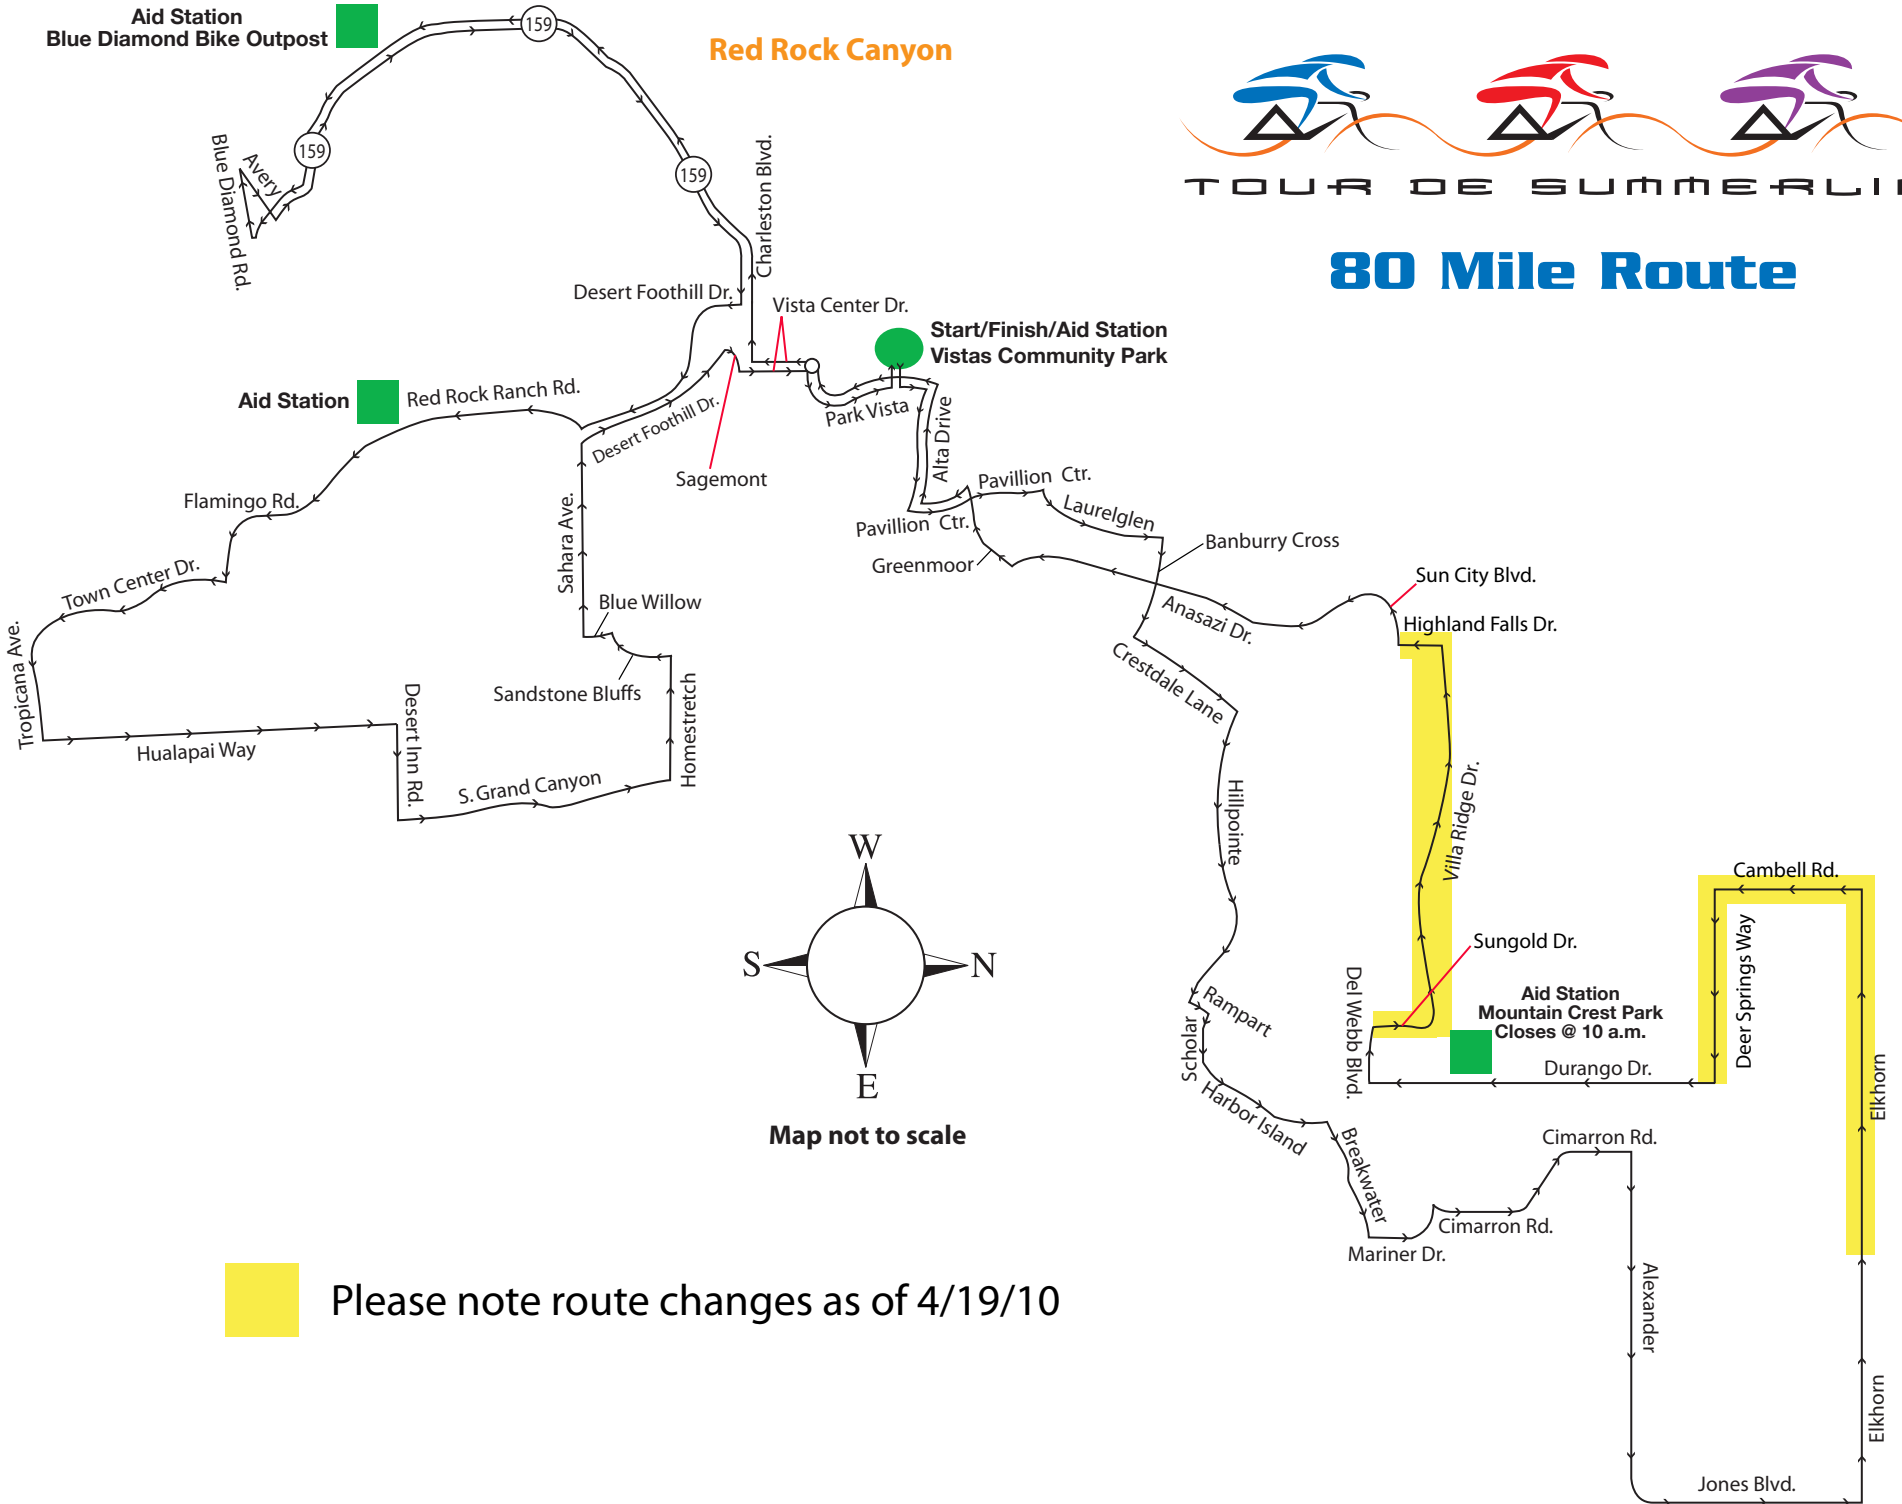

Charleston Blvd.

Desert Foothill Dr.

Vista Center Dr.

Start/Finish
Vistas Community Park

Park Vista

Aid Station

Red Rock Ranch Rd.

Desert Foothill Dr.

Sagemont

Flamingo Rd.

Sahara Ave.

Blue Willow

Map not to scale

Tropicana Ave.

Town Center Dr.

Hualapai Way

Desert Inn Rd.

S. Grand Canyon

Sandstone Bluffs

Homestretch

Aid Station
Blue Diamond Bike Outpost

Red Rock Canyon

80 Mile Route

Start/Finish/Aid Station
Vistas Community Park

Aid Station

Aid Station
Mountain Crest Park
Closes @ 10 a.m.

Please note route changes as of 4/19/10