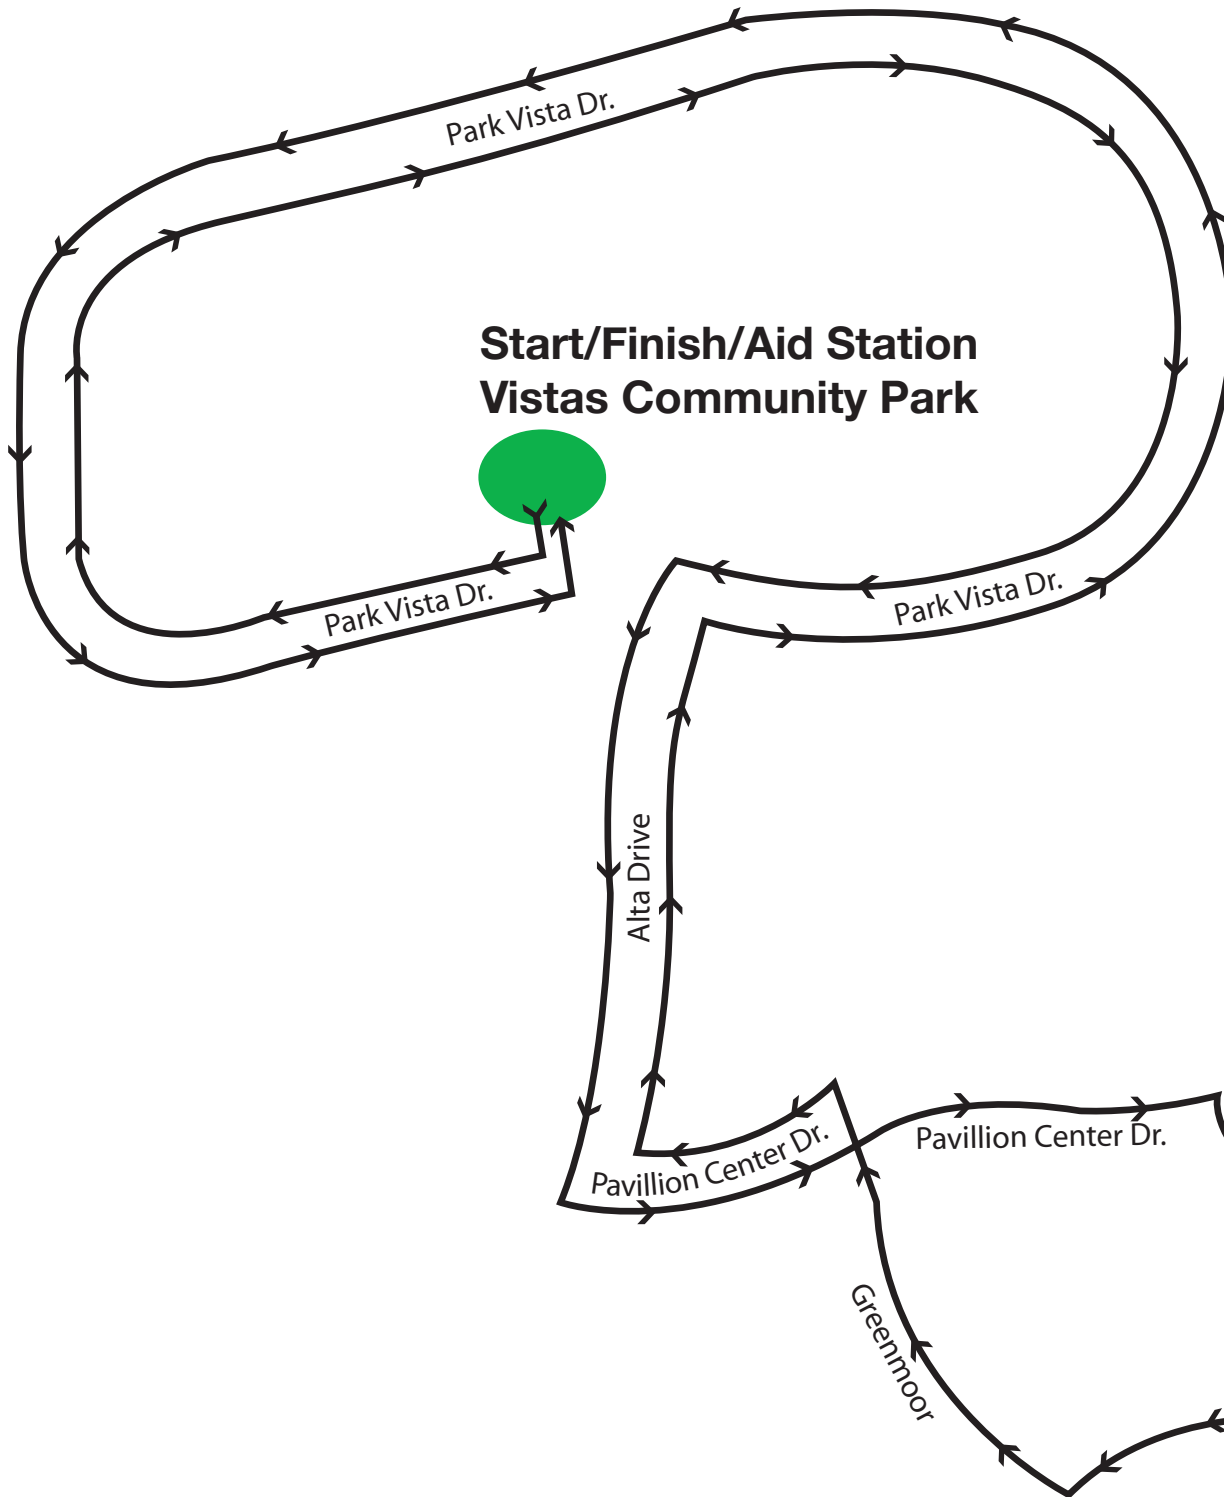

TOUR DE SUMMERLIN

10 Mile Route

MAP NOT TO SCALE

Red Rock Canyon

35 Mile Route

Aid Station
Blue Diamond Bike Outpost

159

159

Charleston Blvd.

Desert Foothill Dr.

Vista Center Dr.

Start/Finish
Vistas Community Park

Park Vista

Aid Station

Red Rock Ranch Rd.

Desert Foothill Dr.

Desert Inn Rd.

S. Grand Canyon

Sandstone Bluffs

Homestretch

Aid Station
Blue Diamond Bike Outpost

Red Rock Canyon

80 Mile Route

Start/Finish/Aid Station
Vistas Community Park

Aid Station

Aid Station
Mountain Crest Park
Closes @ 10 a.m.

Please note route changes as of 4/19/10