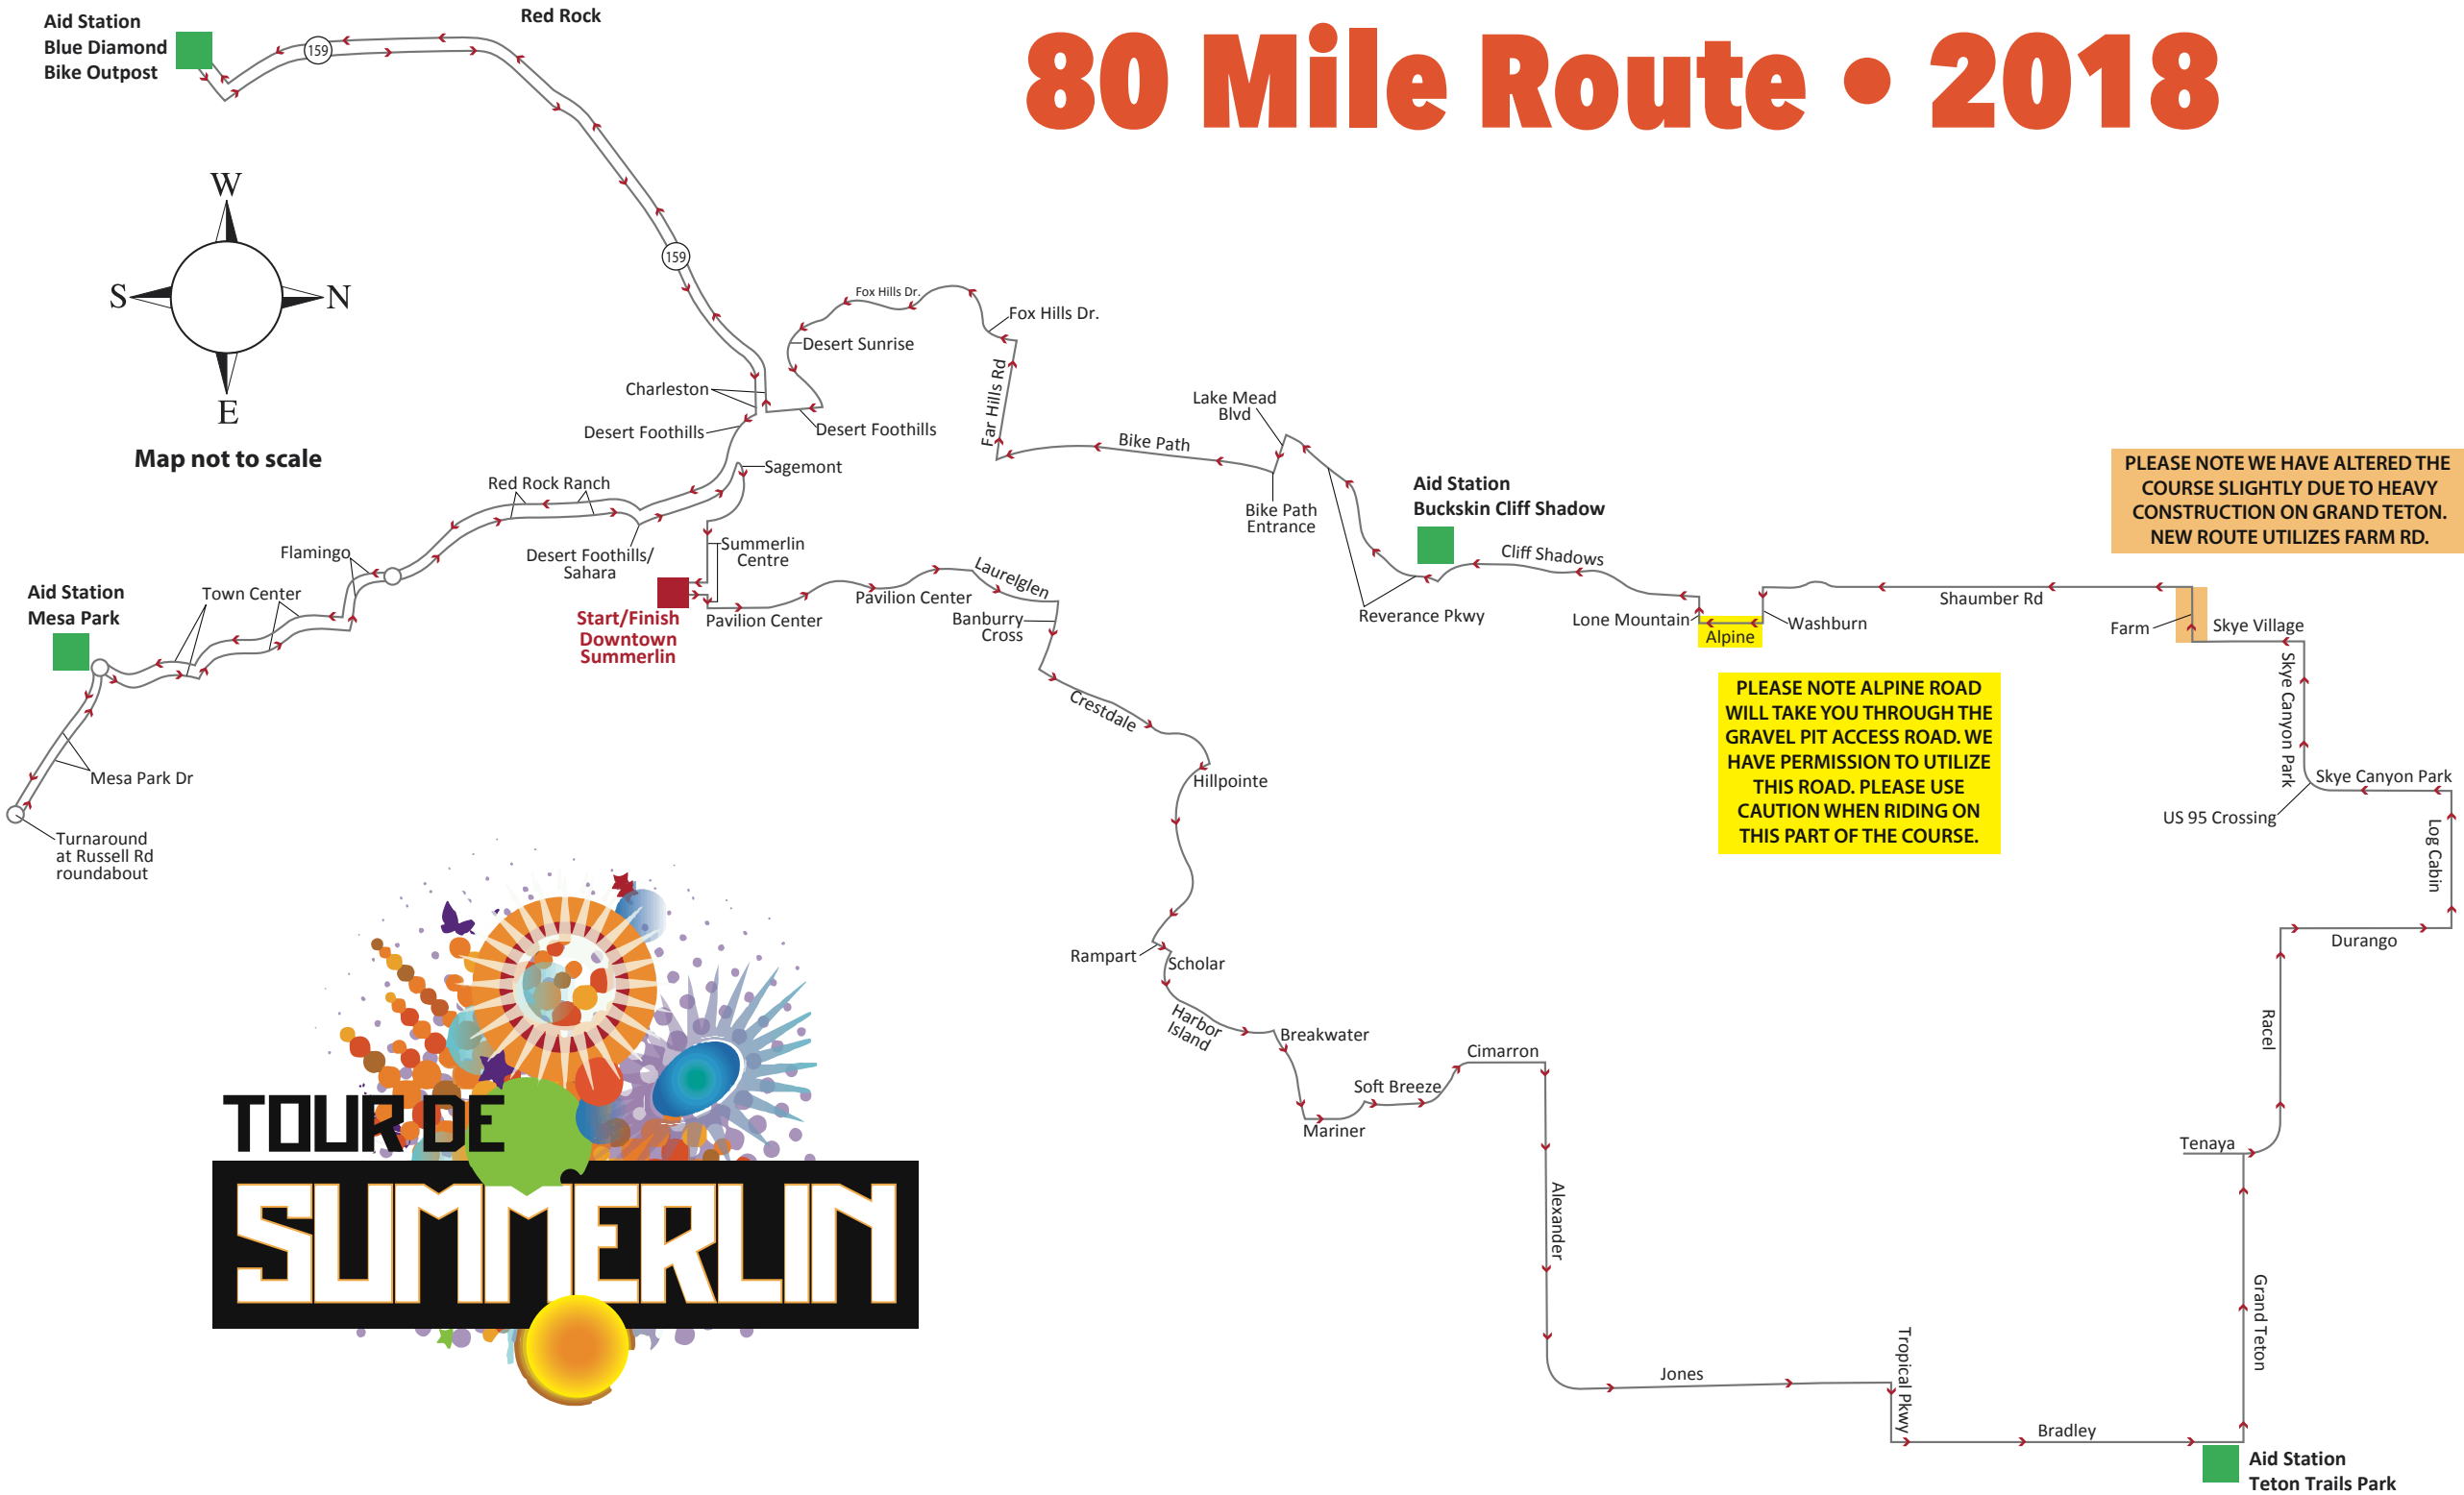

# 80 Mile Route • 2018

Aid Station  
Blue Diamond  
Bike Outpost

Map not to scale

PLEASE NOTE WE HAVE ALTERED THE COURSE SLIGHTLY DUE TO HEAVY CONSTRUCTION ON GRAND TETON. NEW ROUTE UTILIZES FARM RD.

PLEASE NOTE ALPINE ROAD WILL TAKE YOU THROUGH THE GRAVEL PIT ACCESS ROAD. WE HAVE PERMISSION TO UTILIZE THIS ROAD. PLEASE USE CAUTION WHEN RIDING ON THIS PART OF THE COURSE.

Aid Station  
Teton Trails Park