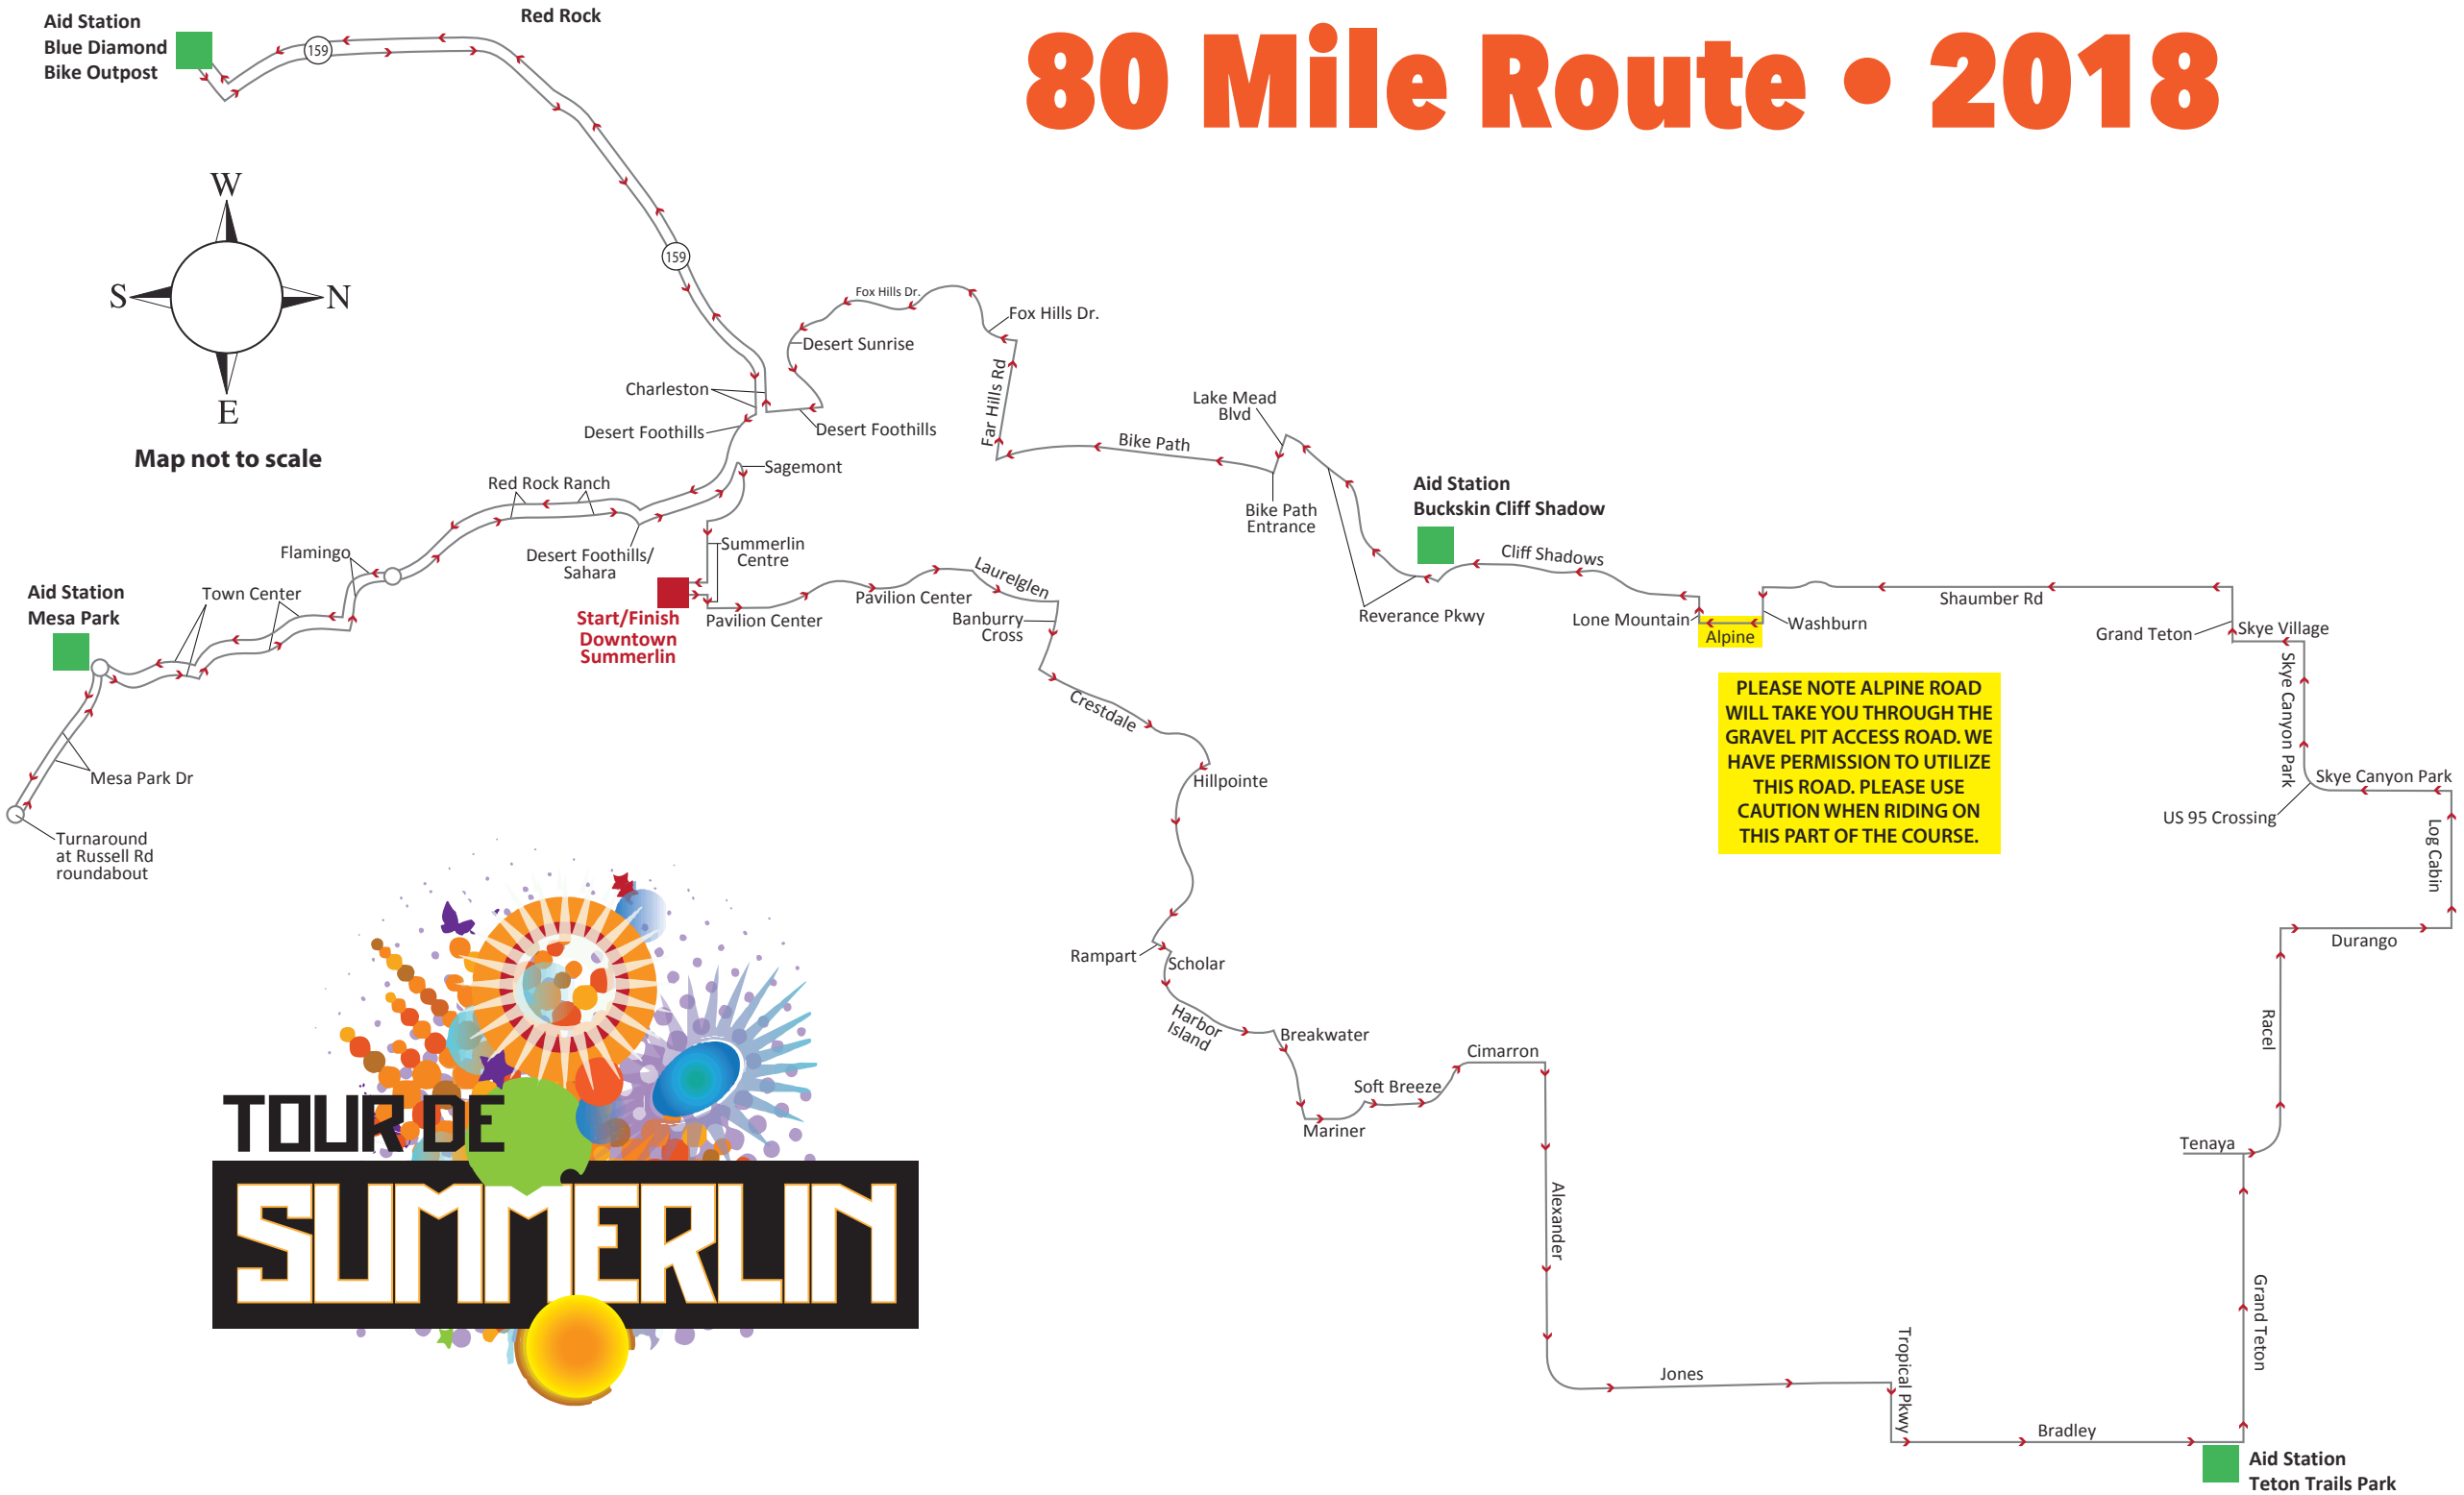

80 Mile Route • 2018

Aid Station
Blue Diamond
Bike Outpost

Map not to scale

**TOUR DE
SUMMERLIN**

PLEASE NOTE ALPINE ROAD WILL TAKE YOU THROUGH THE GRAVEL PIT ACCESS ROAD. WE HAVE PERMISSION TO UTILIZE THIS ROAD. PLEASE USE CAUTION WHEN RIDING ON THIS PART OF THE COURSE.

Aid Station
Teton Trails Park